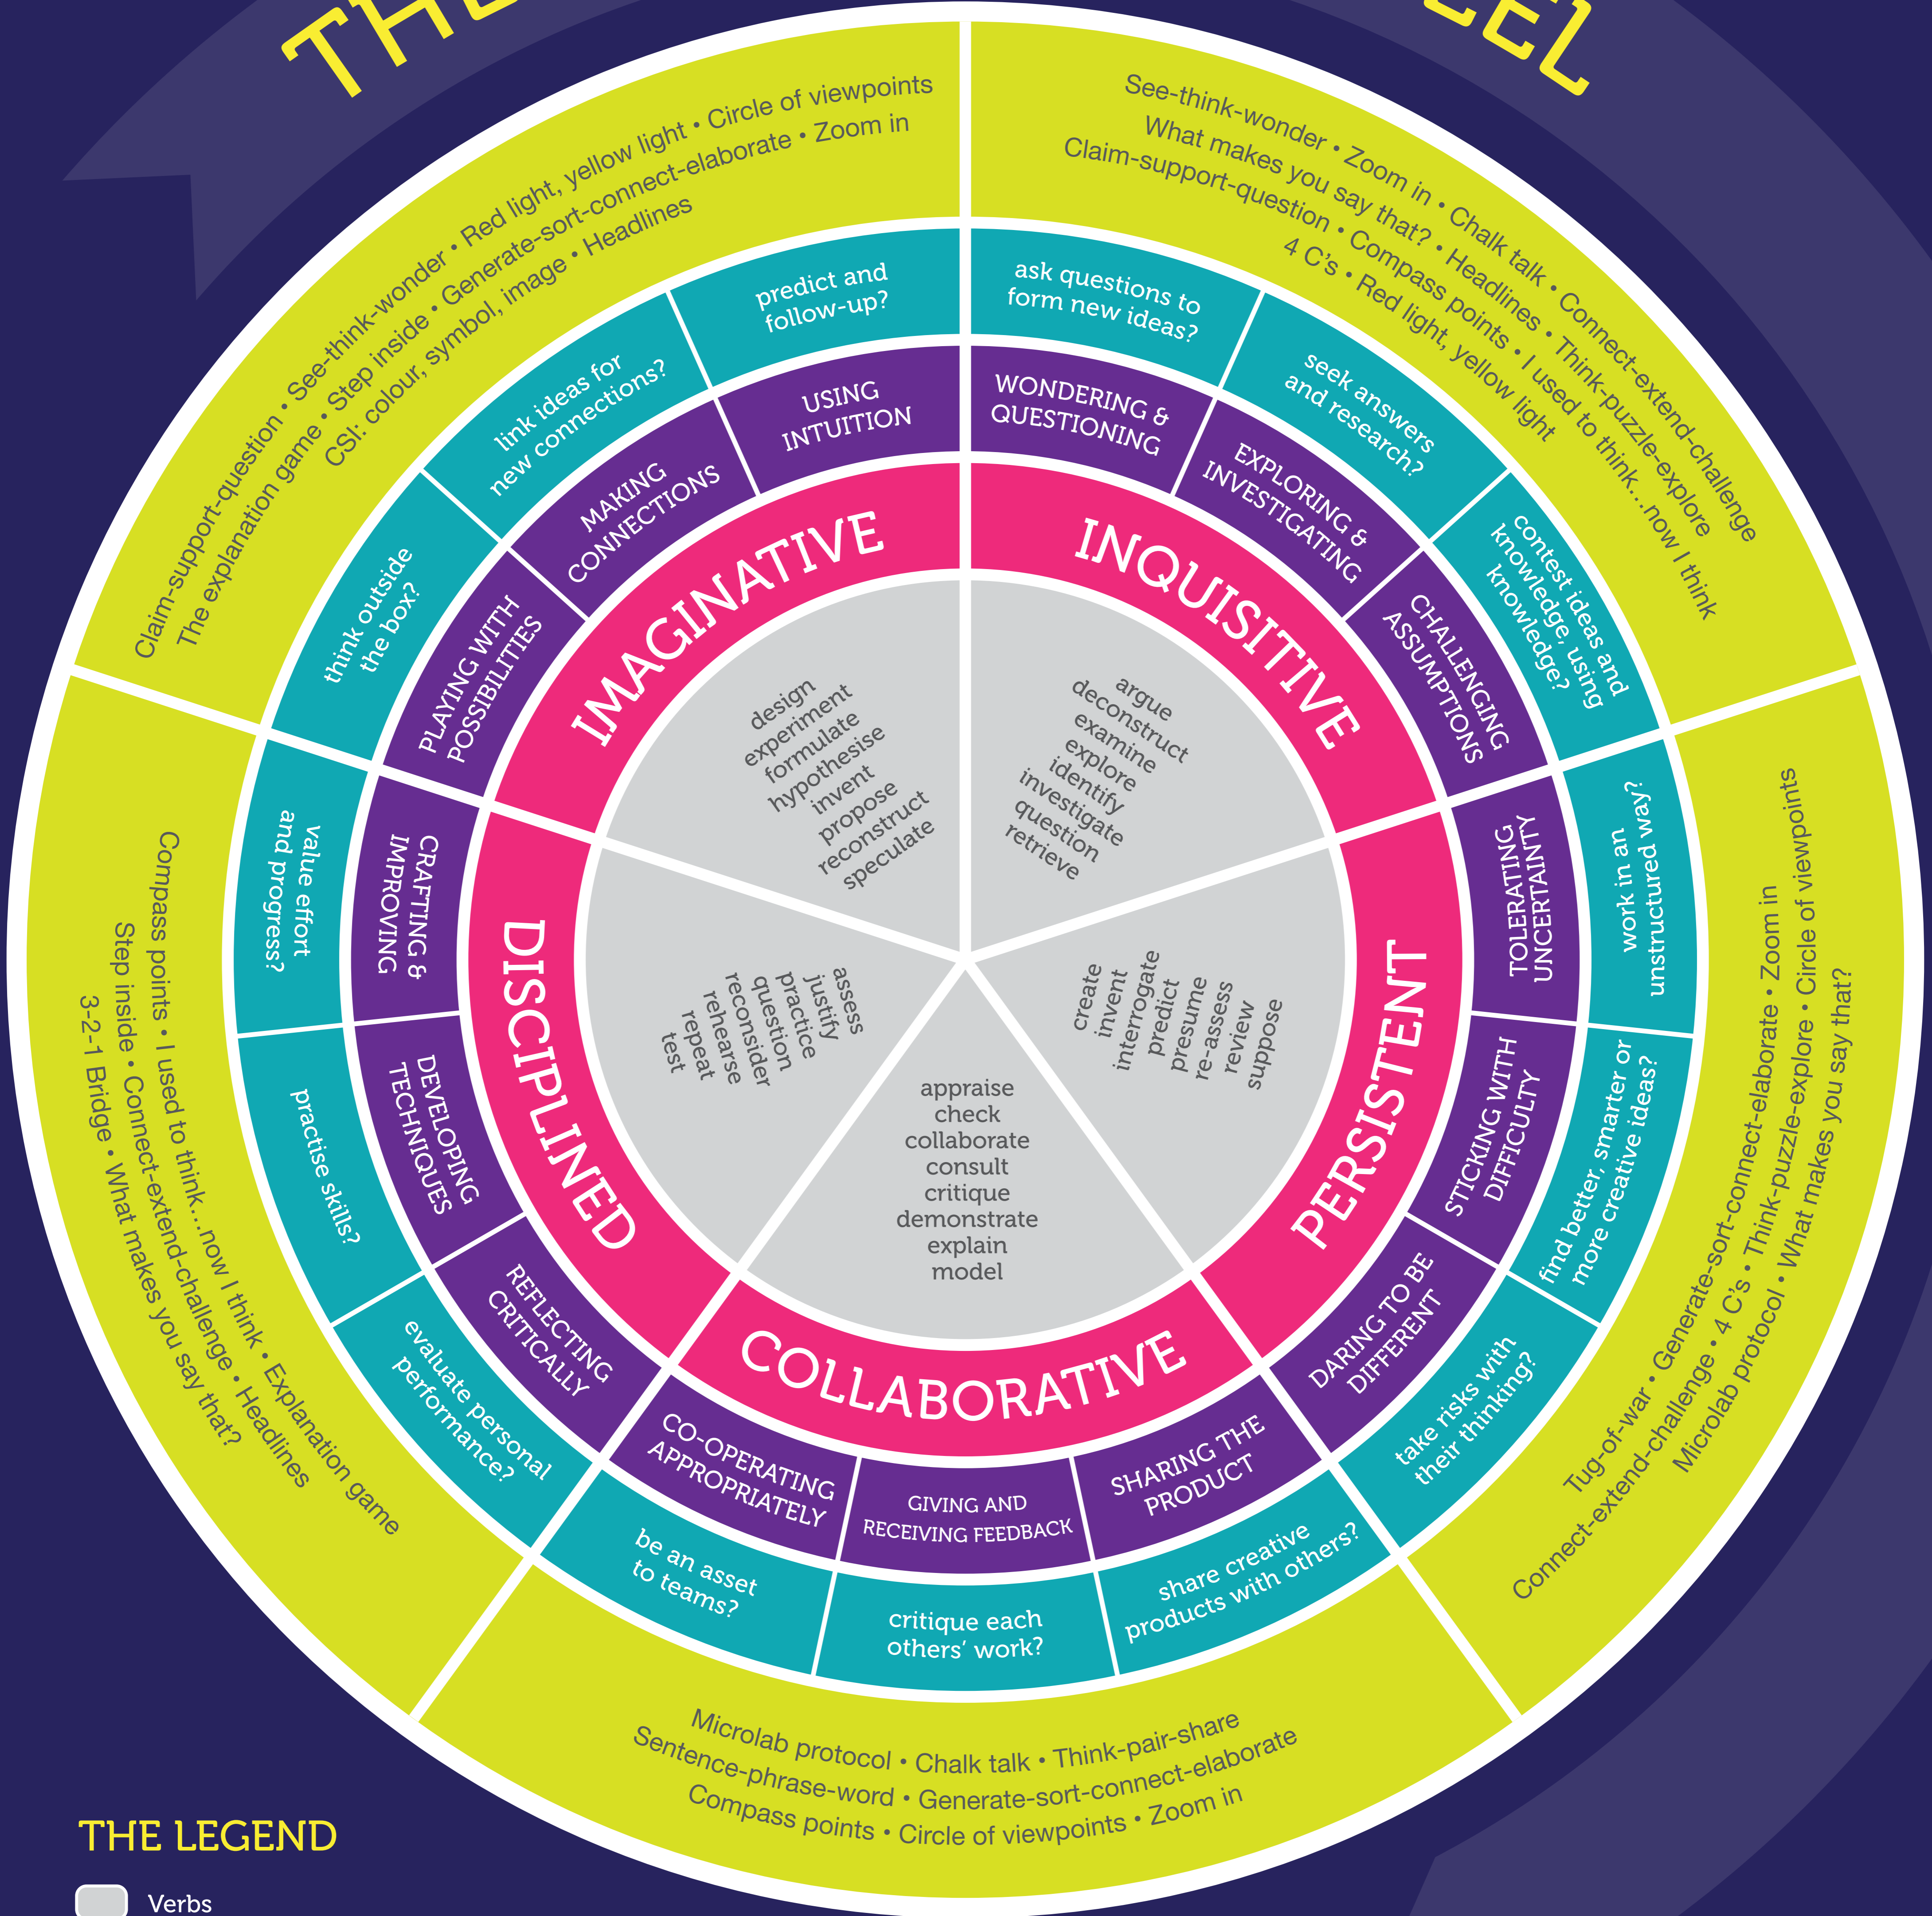

ROOTY HILL HIGH SCHOOL

A Community School Committed to Excellence in Learning, Leadership and Achievement

THE CREATIVITY WHEEL

THE LEGEND

- Verbs
- Creativity disposition
- Creativity sub-disposition
- In our programs and our practices do we provide opportunities for students to...
- Visible thinking routine